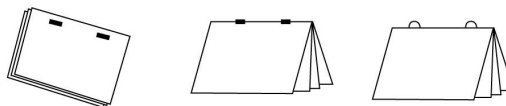

Flat and Saddle Stapler

Specifications:

MODEL	106E	108E
Stapling capacity (80gsm)	40 sheets	40 sheets
Staple type	66/6 66/8	26/6 26/8
Throat depth (flat)	100mm	30mm
Saddle stapling	Up to A3 (folded)	Up to A3 (folded)
Online (2 units)	option	option
Loop stapling	option	standard
Dimension (WxDxH)	25X25X44(cm)	27x35x36(cm)
Power supply	230V/50Hz 115V/60Hz	230V/50Hz 115V/60Hz
Weight (kg)	4.2	6.8