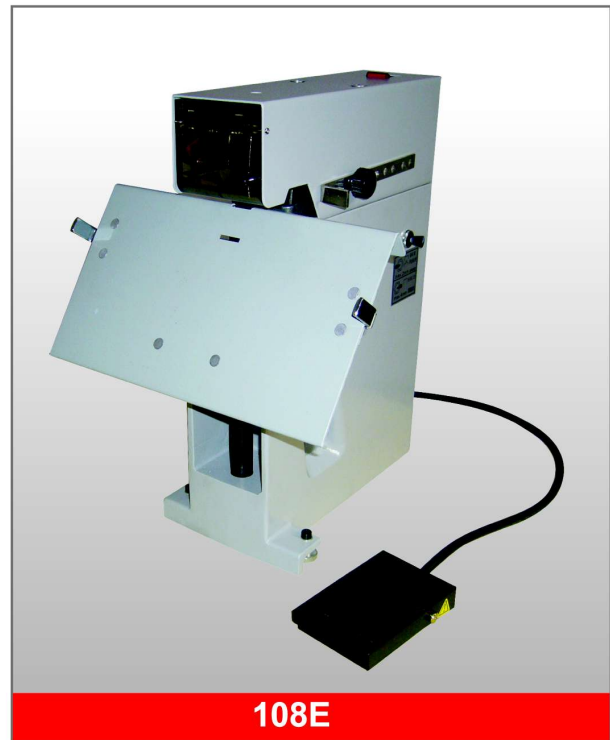

Flat and Saddle Stapler

Specifications:

MODEL	106E	108E
Stapling capacity (80gsm)	40 sheets	40 sheets
Staple type	66/6 66/8	26/6 26/8
Throat depth (flat)	100mm	30mm
Saddle stapling	Up to A3 (folded)	Up to A3 (folded)
Online (2 units)	option	option
Loop stapling	option	standard
Dimension (WxDxH)	25X25X44(cm)	27x35x36(cm)
Power supply	230V/50Hz 115V/60Hz	230V/50Hz 115V/60Hz
Weight (kg)	4.2	6.8