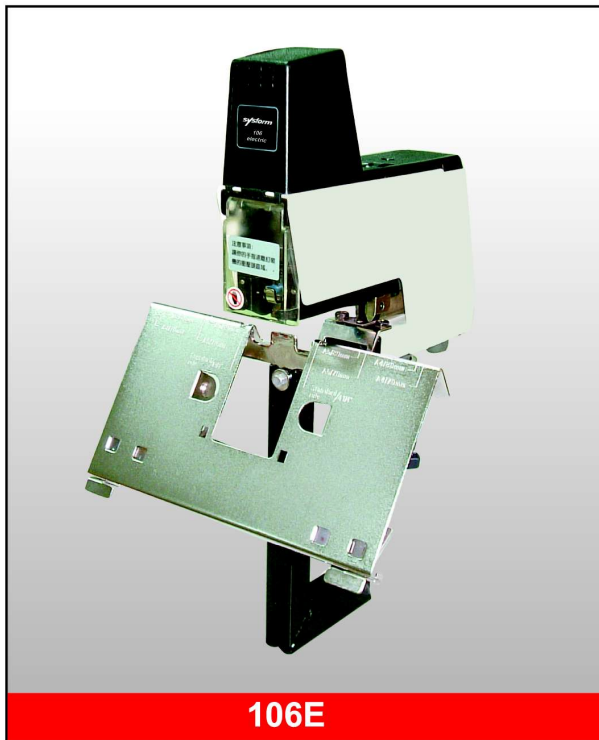

Flat and Saddle Stapler

Specifications:

MODEL	106E	108E
Stapling capacity (80gsm)	40 sheets	40 sheets
Staple type	66/6 66/8	26/6 26/8
Throat depth (flat)	100mm	30mm
Saddle stapling	Up to A3 (folded)	Up to A3 (folded)
Online (2 units)	option	option
Loop stapling	option	standard
Dimension (WxDxH)	25X25X44(cm)	27x35x36(cm)
Power supply	230V/50Hz 115V/60Hz	230V/50Hz 115V/60Hz
Weight (kg)	4.2	6.8